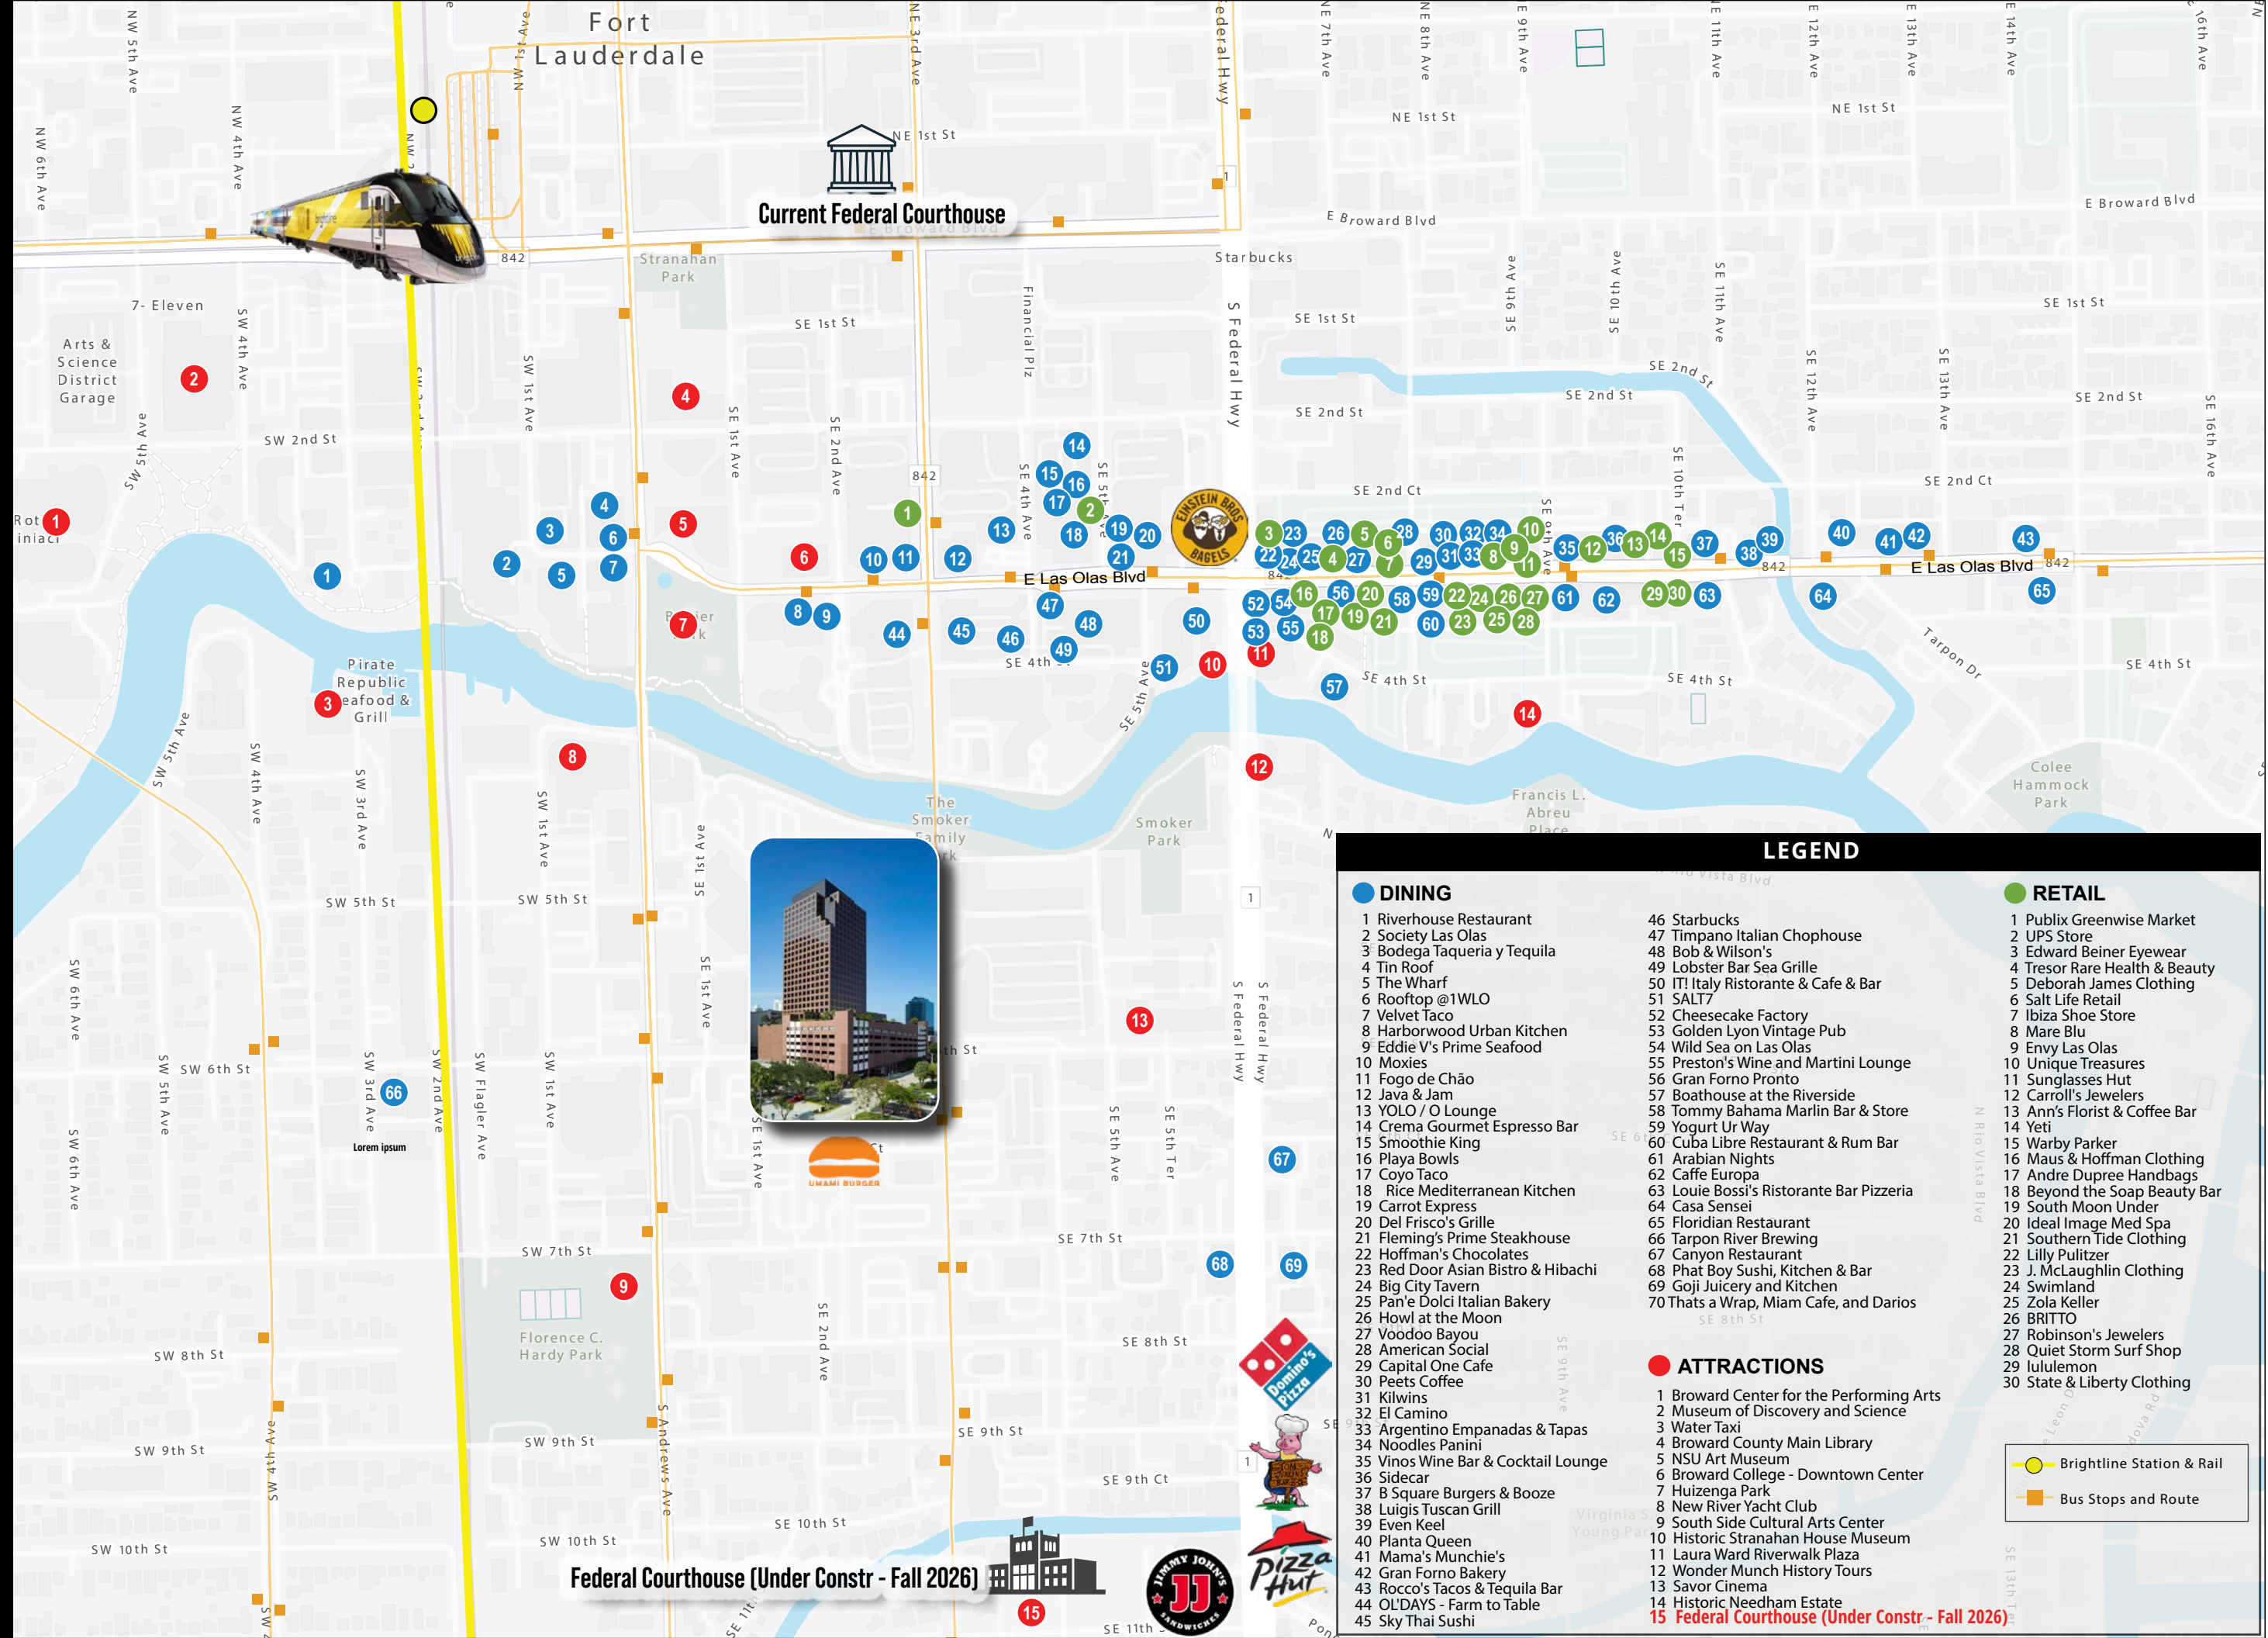

LOCATION

LEGEND

DINING

- 1 Riverhouse Restaurant
- 2 Society Las Olas
- 3 Bodega Taqueria y Tequila
- 4 Tin Roof
- 5 The Wharf
- 6 Rooftop @1WLO
- 7 Velvet Taco
- 8 Harborwood Urban Kitchen
- 9 Eddie V's Prime Seafood
- 10 Moxies
- 11 Fogo de Chão
- 12 Java & Jam
- 13 YOLO / O Lounge
- 14 Crema Gourmet Espresso Bar
- 15 Smoothie King
- 16 Playa Bowls
- 17 Coyo Taco
- 18 Rice Mediterranean Kitchen
- 19 Carrot Express
- 20 Del Frisco's Grille
- 21 Fleming's Prime Steakhouse
- 22 Hoffman's Chocolates
- 23 Red Door Asian Bistro & Hibachi
- 24 Big City Tavern
- 25 Pan'e Dolci Italian Bakery
- 26 Howl at the Moon
- 27 Voodoo Bayou
- 28 American Social
- 29 Capital One Cafe
- 30 Peets Coffee
- 31 Kilwins
- 32 El Camino
- 33 Argentino Empanadas & Tapas
- 34 Noodles Panini
- 35 Vinos Wine Bar & Cocktail Lounge
- 36 Sidecar
- 37 B Square Burgers & Booze
- 38 Luigis Tuscan Grill
- 39 Even Keel
- 40 Planta Queen
- 41 Mama's Munchie's
- 42 Gran Forno Bakery
- 43 Rocco's Tacos & Tequila Bar
- 44 OL'DAYS - Farm to Table
- 45 Sky Thai Sushi

ATTRACTIONS

- 1 Broward Center for the Performing Arts
- 2 Museum of Discovery and Science
- 3 Water Taxi
- 4 Broward County Main Library
- 5 NSU Art Museum
- 6 Broward College - Downtown Center
- 7 Huizenga Park
- 8 New River Yacht Club
- 9 South Side Cultural Arts Center
- 10 Historic Stranahan House Museum
- 11 Laura Ward Riverwalk Plaza
- 12 Wonder Munch History Tours
- 13 Savor Cinema
- 14 Historic Needham Estate
- 15 Federal Courthouse (Under Constr - Fall 2026)