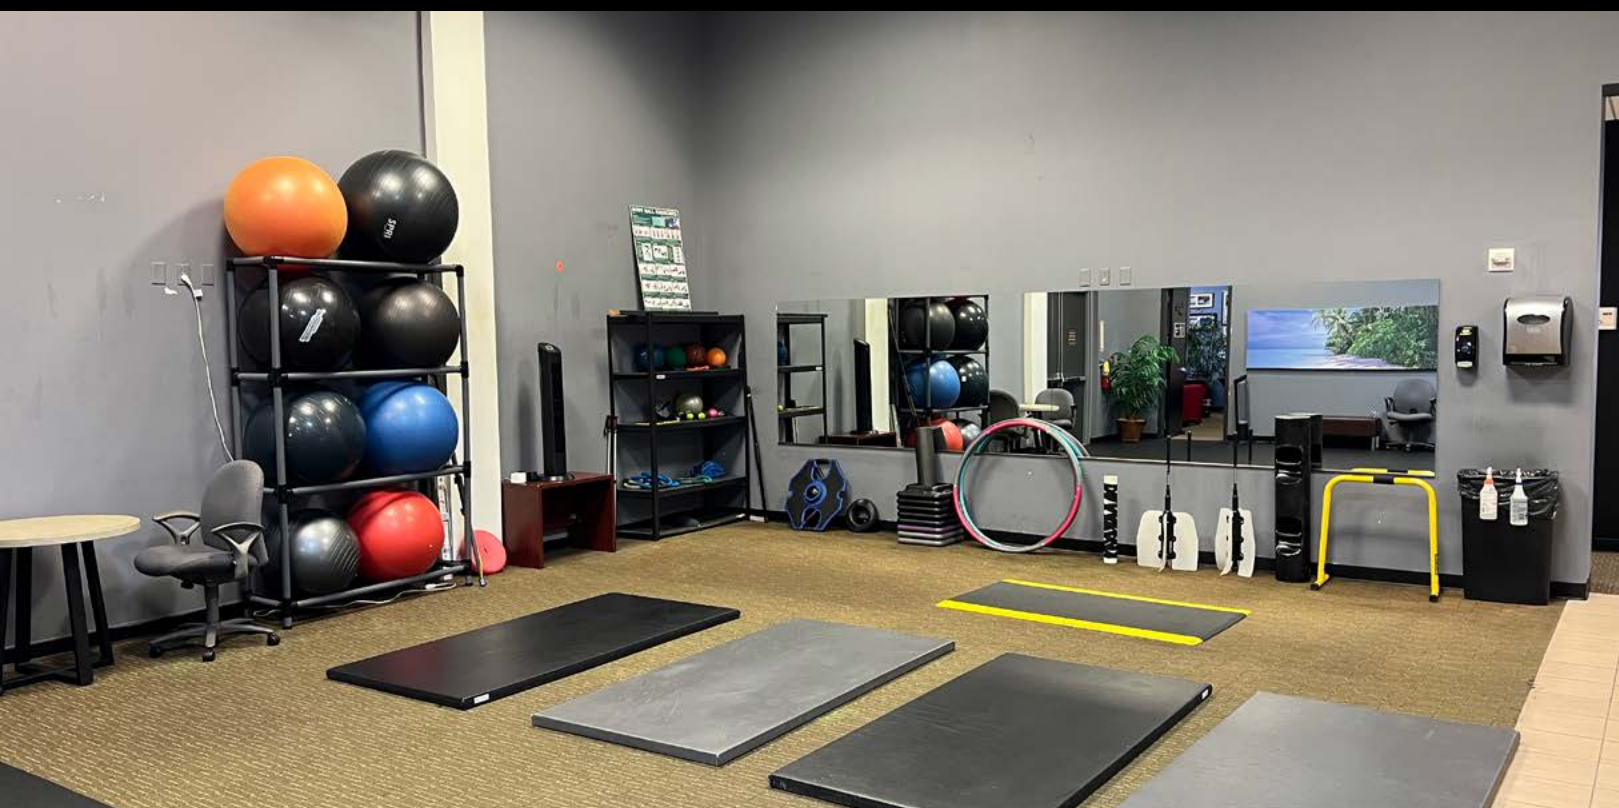

110Tower

BEYOND EXPECTATIONS

CLASS A Amenities

 110 SE 6TH STREET | FORT LAUDERDALE, FL 33301

- Adjacent to the Broward County Courthouse
- Building signage available for large user
- State of the Art Conference Center
- Energy Star labeled for operating efficiency
- LEED® Gold Certified
- On-Site Fitness Center
- On-site dining options include That's A Wrap, Miami Cafe, and Dario's.
- On-site engineers and management team

COLLABORATION

- Premier office building
- Upscale office space
- Exceptional views
- Efficient for large and small users

WELLNESS

- ✓ Breathtaking views
- ✓ Conference center with access to the terrace
- ✓ Health Club:
 - Yoga & Pilates studio
 - Free weight, boxing, cardio

ATTRACTIONS

- 1 Broward Center for the Performing Arts
- 2 Museum of Discovery and Science
- 3 Water Taxi
- 4 Broward County Main Library
- 5 NSU Art Museum
- 6 Broward College - Downtown Center
- 7 Huizenga Park
- 8 New River Yacht Club
- 9 South Side Cultural Arts Center
- 10 Historic Stranahan House Museum
- 11 Laura Ward Riverwalk Plaza
- 12 Wonder Munch History Tours
- 13 Savor Cinema
- 14 Historic Needham Estate
- 15 Federal Courthouse (Under Constr - Fall 2026)